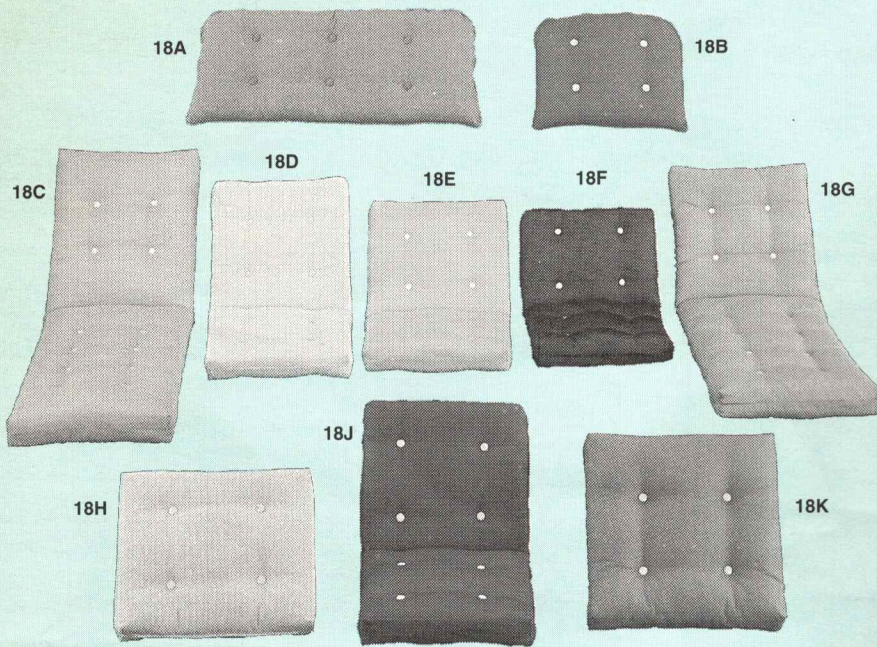

The FiberFilling in all of our cushions is treated with 100% all-acrylic binder for **"bouncebackability"** to maintain original shape, resiliency and plumpness through all kinds of weather.

Every cushion and umbrella on this page is available in ELEVEN delicious flavors of **"tough stuff"** textilene our famous open-weave 100% vinyl-clad nylon covering: breathable, cool, fast-drying.

BUTTON-TUFTED CUSHIONS COVERED IN "TOUGH STUFF" TEXTILENE

Choose White, Vanilla, Sand, Navy, Royal, Wedgewood, Gray, Brown, Yellow, Forest Green or Teal

TOP ROW: 2-1/2"-thick pads

18A BENCH PAD: 16"x37"; 2-1/2" thick; back has rounded edges. **$40.** ($6.)

18B SEAT PAD: 16"x19"; 2-1/2" thick; back has rounded edges. **$24.** ($5.)

MIDDLE ROW: 4"-thick pads
18C CHAISE LOUNGE PAD: 23"x80"x4" thick; hinged at 30" (i.e., back 23"x30"H). **$95.** ($12.)

18D CHAIR PAD: 21"x40"x4" thick; hinged at 20" (i.e., back 21"x20"H). **$48.** ($9.)

18E CHAIR PAD: 21"x40"x4" thick; hinged at 18" (i.e., back 21"x18"H). **$45.** ($9.)

18F CHAIR PAD: 19"x37"x4" thick; hinged at 18-1/2" (i.e., back 19"x18-1/2"H). **$42.** ($8.)

18G CHAISE LOUNGE PAD: 23"x72"x4" thick; hinged at 26" (i.e., back 23"x26"H). **$79.** ($10.)

BOTTOM ROW: 4"-thick pads

18H OTTOMAN PAD: 18"x22"x4" thick; **$25.** ($6.)

18J CHAIR PAD: 21"x44"x4" thick; hinged at 22" (i.e., back 21"x22"H). **$52.** ($8.)

18K SQUARE (Floor) PAD: 22"x22"x4" thick; **$30.** ($6.)

NOTE: Postage/handling charges marked in parentheses ( ) following price are for each pad. For orders of multiple combination of pads (single order delivered to one address), **maximum total postage is $45.** Please allow for three-week delivery. **▲SAMPLE SWATCHES:** $5. for complete set of 11 Tough Stuff colors.

CLASSIC GARDEN UMBRELLAS in Tough Stuff textilene plastic to match the cushions on this page — or laminated vinyl. Colors listed at bottom. Each feature two-piece anodized aluminum poles and zinc-plated ribs.

TOP: **The Finkel**, conventional crown umbrella, conveniently located mid-pole hand crank to raise/lower the crown; two-way push-button tilt.

- **12A 7-1/2' FINKEL** in Tough Stuff, **$125.** ($14.)
- **12B 8-1/2' FINKEL** in Tough Stuff, **$175.** ($16.)
- **13A 7-1/2' FINKEL** in Vinyl, **$115.** ($14.)
- **13B 8-1/2' FINKEL** in Vinyl, **$165.** ($16.)

MIDDLE: **Sunmaster** umbrella feature a patented lift/tilt mid-pole crank for effortless raise/lower as well as tilting to myriad positions.

- **12C 7-1/2' SUNMASTER** in Tough Stuff, **$179.** ($14.)
- **12D 8-1/2' SUNMASTER** in Tough Stuff, **$220.** ($16.)
- **13C 7-1/2' SUNMASTER** in Vinyl, **$159.** ($14.)
- **13D 8-1/2' SUNMASTER** in Vinyl, **$200.** ($16.)

RECOVERS for either Finkel or Sunmaster Umbrellas:

- **10A 7-1/2' RECOVER** in Tough Stuff, **$85.** ($8.)
- **10B 7-1/2' RECOVER** in Vinyl, **$69.** ($8.)
- **10C 8-1/2' RECOVER** in Tough Stuff, **$120.** ($10.)
- **10D 8-1/2' RECOVER** in Vinyl, **$95.** ($10.)

BOTTOM: **The Pagoda:** a graceful deep crown capped by a pointed seamless aluminum finial. Mid-pole raise/lower cranklift and remote tilting collar to tilt to myriad positions with a twist of the wrist.

- **12E 7-1/2' PAGODA** in Tough Stuff, **$200.** ($15.)
- **12F 8-1/2' PAGODA** in Tough Stuff, **$245.** ($18.)
- **13E 7-1/2' PAGODA** in Vinyl, **$189.** ($15.)
- **13F 8-1/2' PAGODA** in Vinyl, **$227.** ($18.)