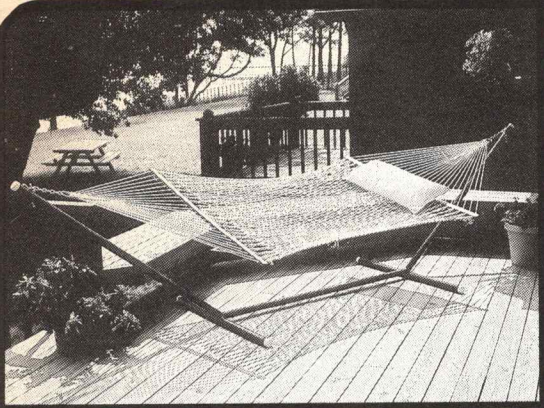

15E BARWA ARM UNIT can be added to any existing basic Barwa frame. Tubular aluminum with comfortable stay-cool molded plastic arm rests. Special hardware and easy attaching instructions included. Entire arm unit can be swung away to the back of the chair for easy in and out access. **\$38.** (\$9.)

15R THE BARWA RAINCOAT is especially contoured to the shape of the chair, has polyester ties to fit snug and secure to the Barwa frame. Six-mil. matte-finish vinyl with ultra-violet inhibitors to help prevent fading, rot and mildew. Regular use will keep covers clean and add extra years to cover colors. Ideal for winter storage indoors or outside. **\$35.** (\$5.)

NEW BARWA ADDITIONS

15W BARWA SHEEPSKIN COVER custom fits on top of the Barwa seating cradle, wraps around entire frame over the canvas cover and is held secure with extra-heavy elastic rim and Velcro straps. Entirely hand-sewn of the finest top-grade sheepskin in a chic mosaic pattern. For indoor only — and in the loftiest of abodes! Natural, Tan, Beige, Brown, Rust, Honey, White or Black. **\$250.** (\$15.)

15T SUNBRELLA BARWA HEADREST in any of the 14 colors listed above, **\$38.** (\$5.)

There is nothing finer than the world rope hammocks from Cape Hatteras, which we offer here in a new, expanded selection of spacious, practical, body-fitting slings for blissful relaxation indoors or outside. The finest three-ply natural-color cotton twill is tightly hand woven and knotted into soft, cool, superbly comfortable hammock beds, securely attached to solid aged-oak spreaders. Hang them from tree limbs or porch rafters, or on our free-standing, portable, two-point, tri-beam heavy steel forest-green stands.