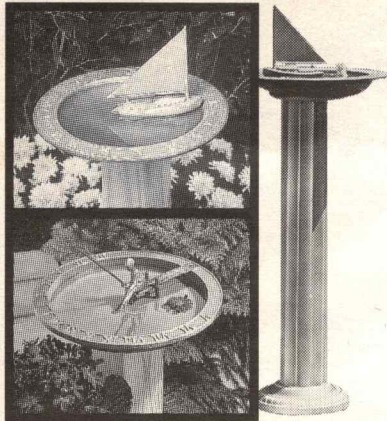

\$2.00

the most complete source for casual classic furniture and refurbishing

- Barwa Chair
- Butterfly
- Circle Chairs
- Hammocks
- Director Chairs
- Cushions
- Umbrellas
- Recoverers
- Rain Covers
- Stools
- Tablecloths
- Cleaners

3H BIRDBATH/SUNDIAL combination garden accessories are sand cast in a special aluminum alloy and permanently finished in lovely weathered Bronze or Gun Metal finishes (specify), guaranteed impervious to any weather condition. Choose 12-1/2" round Fisher Boy or 13" round Sailboat; both 1-3/4" deep. Bed them as a centerpiece in your most conspicuous floral garden arrangement or mount them on pillar, post or our special matching pedestal (below). Each, **\$50.** (\$6.50) Please specify subject and finish.