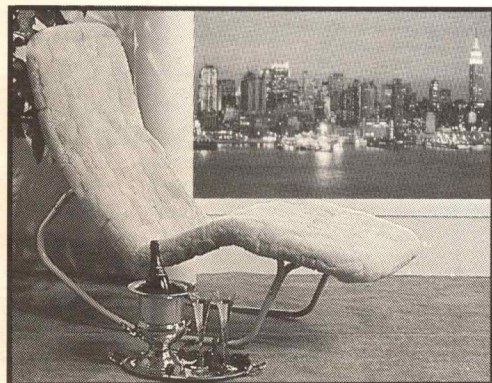

11H COLOR FRAME BARWA WITH ARMS: As above, with arm unit added. **$350.** ($20.)

11J COLOR FRAME BARWA CHAIR WITH 18-OZ. CANVAS COVER, a decorator's dream: Choose from our four powder-coated color frames (White, Black, Terra Cotta or Royal) and 10 here-and-now tarpaulin-weight canvas color choices: Chalk White, Black, Natural, Linen Beige, Bark Brown, Orange, Red, Goldenrod, Cobalt Blue or Bottle Green. Please specify (1) frame color, and (2) cover color. **$332.** ($17.)

11K COLOR FRAME BARWA WITH ARMS added; in 18-oz. canvas cover as above. **$375.** ($20.)

TO ORDER ANY OF THE ABOVE COMPLETE BARWA CHAIRS IN OUR NEW SUNBRELLA 100% ACRYLIC COVERS (14 COLORS LISTED BELOW), ADD $30 TO LISTED CHAIR PRICE.

NOTE: The tip-proof leg tips added to the rear of the two-position base are included with each complete Barwa chair listed above. They are an optional feature (for safety) and are NOT attached (riveted) to the base; hardware to attach them is included with each chair.