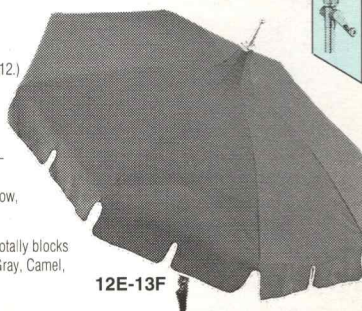

The FiberFilling in all of our cushions is treated with 100% all-acrylic binder for **"bouncebackability"** to maintain original shape, resiliency and plumpness through all kinds of weather.

Every cushion and umbrella on this page is available in ELEVEN delicious flavors of **"tough stuff"** textilene our famous open-weave 100% vinyl-clad nylon covering: breathable, cool, fast-drying.

BUTTON-TUFTED CUSHIONS COVERED IN "TOUGH STUFF" TEXTILENE

Choose White, Vanilla, Sand, Navy, Royal, Wedgewood, Gray, Brown, Yellow, Forest Green or Teal

TOP ROW: 2-1/2"-thick pads

18A BENCH PAD: 16"x37"; 2-1/2" thick; back has rounded edges. **$40.** ($6.)

18B SEAT PAD: 16"x19"; 2-1/2" thick; back has rounded edges. **$24.** ($5.)

MIDDLE ROW: 4"-thick pads
18C CHAISE LOUNGE PAD: 23"x80"x4" thick; hinged at 30" (i.e., back 23"x30"H). **$95.** ($12.)

18D CHAIR PAD: 21"x40"x4" thick; hinged at 20" (i.e., back 21"x20"H). **$48.** ($9.)

18E CHAIR PAD: 21"x40"x4" thick; hinged at 18" (i.e., back 21"x18"H). **$45.** ($9.)

18F CHAIR PAD: 19"x37"x4" thick; hinged at 18-1/2" (i.e., back 19"x18-1/2"H). **$42.** ($8.)

18G CHAISE LOUNGE PAD: 23"x72"x4" thick; hinged at 26" (i.e., back 23"x26"H). **$79.** ($10.)

BOTTOM ROW: 4"-thick pads

18H OTTOMAN PAD: 18"x22"x4" thick; **$25.** ($6.)

18J CHAIR PAD: 21"x44"x4" thick; hinged at 22" (i.e., back 21"x22"H). **$52.** ($8.)

18K SQUARE (Floor) PAD: 22"x22"x4" thick; **$30.** ($6.)

NOTE: Postage/handling charges marked in parentheses ( ) following price are for each pad. For orders of multiple combination of pads (single order delivered to one address), **maximum total postage is $45.** Please allow for three-week delivery. **▲SAMPLE SWATCHES:** $5. for complete set of 11 Tough Stuff colors.