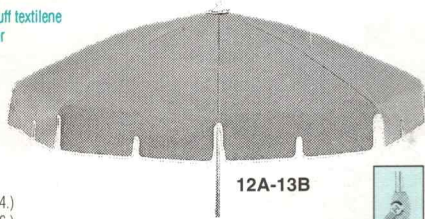

The FiberFilling in all of our cushions is treated with 100% all-acrylic binder for **"bouncebackability"** to maintain original shape, resiliency and plumpness through all kinds of weather.

Every cushion and umbrella on this page is available in ELEVEN delicious flavors of **"tough stuff"** textilene our famous open-weave 100% vinyl-clad nylon covering: breathable, cool, fast-drying.

BUTTON-TUFTED CUSHIONS COVERED IN "TOUGH STUFF" TEXTILENE

Choose White, Vanilla, Sand, Navy, Royal, Wedgewood, Gray, Brown, Yellow, Forest Green or Teal

TOP ROW: 2-1/2"-thick pads

18A BENCH PAD: 16"x37"; 2-1/2" thick; back has rounded edges. **$40.** ($6.)

18B SEAT PAD: 16"x19"; 2-1/2" thick; back has rounded edges. **$24.** ($5.)

MIDDLE ROW: 4"-thick pads
18C CHAISE LOUNGE PAD: 23"x80"x4" thick; hinged at 30" (i.e., back 23"x30"H). **$95.** ($12.)

18D CHAIR PAD: 21"x40"x4" thick; hinged at 20" (i.e., back 21"x20"H). **$48.** ($9.)

18E CHAIR PAD: 21"x40"x4" thick; hinged at 18" (i.e., back 21"x18"H). **$45.** ($9.)

18F CHAIR PAD: 19"x37"x4" thick; hinged at 18-1/2" (i.e., back 19"x18-1/2"H). **$42.** ($8.)

18G CHAISE LOUNGE PAD: 23"x72"x4" thick; hinged at 26" (i.e., back 23"x26"H). **$79.** ($10.)

BOTTOM ROW: 4"-thick pads

18H OTTOMAN PAD: 18"x22"x4" thick; **$25.** ($6.)

18J CHAIR PAD: 21"x44"x4" thick; hinged at 22" (i.e., back 21"x22"H). **$52.** ($8.)

18K SQUARE (Floor) PAD: 22"x22"x4" thick; **$30.** ($6.)

NOTE: Postage/handling charges marked in parentheses ( ) following price are for each pad. For orders of multiple combination of pads (single order delivered to one address), **maximum total postage is $45.** Please allow for three-week delivery. **▲SAMPLE SWATCHES:** $5. for complete set of 11 Tough Stuff colors.