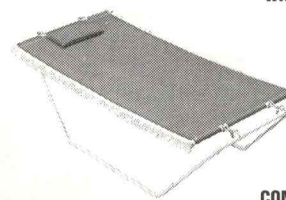

There is nothing finer than the world rope hammocks from Cape Hatteras, which we offer here in a new, expanded selection of spacious, practical, body-fitting slings for blissful relaxation indoors or outside. The finest three-ply natural-color cotton twill is tightly hand woven and knotted into soft, cool, superbly comfortable hammock beds, securely attached to solid aged-oak spreaders. Hang them from tree limbs or porch rafters, or on our free-standing, portable, two-point, tri-beam heavy steel forest-green stands.

There are three sizes of the two-point rope hammock slings:

16A KING-SIZE: 60"x84" bed, 13-1/2' long overall. Roomy enough for two adults and a child. **$135.** ($12.)

16B DELUXE: 55"x82" bed, 13' long overall. Spacious comfort for two adults. **$125.** ($11.)

16C SINGLE: 45"x76" bed, 11' long overall. **$110.** ($10.)

16X 2-POINT HAMMOCK STAND for King-Size or Deluxe hammocks. 15' overall. Green or White. **$135.** ($25.)

16Y 2-POINT STAND for Single hammock, 11' overall. In Green only. **$85.** ($15.)

16Z HEAD PILLOW, a perfect 16"x34"W fiber-filled companion to any of our rope hammocks. With Velcro straps for easy attachment. In Green, Blue, Black or Natural Sunbrella covers. **$36.** ($4.)

Our **16M 3-POINT ROPE HAMMOCK** has a generous 43"x76" bed in white polyester rope cord with macrame clew ends; 9-1/2' overall. Fits standard three-point stands. **$69.** ($6.)

16N 3-POINT HAMMOCK STAND in heavy structural steel with durable powder-coated white finish. 10'5" telescoping frame assembles without tools in 10 minutes. 25 lbs. **$49.** ($13.)

Special! **16S 3-POINT ROPE HAMMOCK AND STAND** — Combination (as described above), **$110.** ($18.)

16N-R, 16S