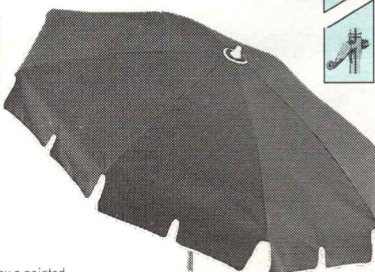

The FiberFilling in all of our cushions is treated with 100% all-acrylic binder for **"bouncebackability"** to maintain original shape, resiliency and plumpness through all kinds of weather.

Every cushion and umbrella on this page is available in ELEVEN delicious flavors of **"tough stuff"** textilene our famous open-weave 100% vinyl-clad nylon covering: breathable, cool, fast-drying.

BUTTON-TUFTED CUSHIONS COVERED IN "TOUGH STUFF" TEXTILENE

Choose White, Vanilla, Sand, Navy, Royal, Wedgewood, Gray, Brown, Yellow, Forest Green or Teal

TOP ROW: 2-1/2"-thick pads

18A BENCH PAD: 16"x37"; 2-1/2" thick; back has rounded edges. **$40.** ($6.)

18B SEAT PAD: 16"x19"; 2-1/2" thick; back has rounded edges. **$24.** ($5.)

MIDDLE ROW: 4"-thick pads
18C CHAISE LOUNGE PAD: 23"x80"x4" thick; hinged at 30" (i.e., back 23"x30"H). **$95.** ($12.)

18D CHAIR PAD: 21"x40"x4" thick; hinged at 20" (i.e., back 21"x20"H). **$48.** ($9.)

18E CHAIR PAD: 21"x40"x4" thick; hinged at 18" (i.e., back 21"x18"H). **$45.** ($9.)

18F CHAIR PAD: 19"x37"x4" thick; hinged at 18-1/2" (i.e., back 19"x18-1/2"H). **$42.** ($8.)

18G CHAISE LOUNGE PAD: 23"x72"x4" thick; hinged at 26" (i.e., back 23"x26"H). **$79.** ($10.)

BOTTOM ROW: 4"-thick pads

18H OTTOMAN PAD: 18"x22"x4" thick; **$25.** ($6.)

18J CHAIR PAD: 21"x44"x4" thick; hinged at 22" (i.e., back 21"x22"H). **$52.** ($8.)

18K SQUARE (Floor) PAD: 22"x22"x4" thick; **$30.** ($6.)

NOTE: Postage/handling charges marked in parentheses ( ) following price are for each pad. For orders of multiple combination of pads (single order delivered to one address), **maximum total postage is $45.** Please allow for three-week delivery. **▲SAMPLE SWATCHES:** $5. for complete set of 11 Tough Stuff colors.