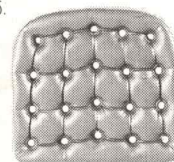

3C CRAYOLA COTTON RUG: 100% cotton 22"x42" throw rug has a non-skid rubber backing, tasseled fringe trim and is completely machine washable. Licensed reproduction of traditional bright yellow Crayola box with multi-colored crayons. **$25.** ($5.)

CHARGE ORDERS
Visa, MasterCard, Discover
By Phone: (714) 661-3000
or fax (714) 661-3884
ANYTIME