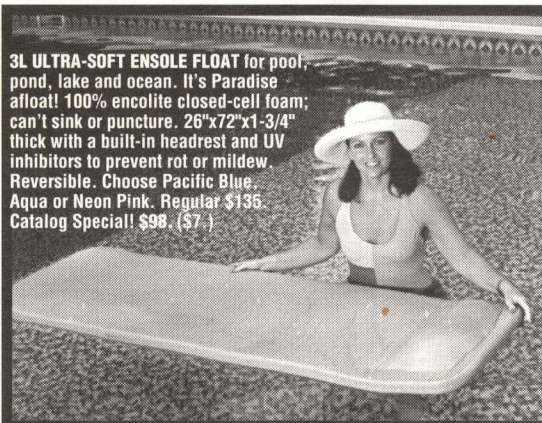

3D NEST OF THREE PATIO TABLES:

Handsome, practical outdoor servers from Arlington House answer multiple needs. From largest 19-1/2"SqX16-1/2"H to smallest 12-1/2"SqX15" H. With impervious-to-weather-and-wear powder-coated finishes in White, Black, Vanilla or Antique Green (specify). 27 lbs. Very popular at our regular price of $129.95. Catalog Special! **$99.** ($12.)

3L ULTRA-SOFT ENSOLE FLOAT for pool, pond, lake and ocean. It's Paradise afloat! 100% encolite closed-cell foam; can't sink or puncture. 26"x72"x1-3/4" thick with a built-in headrest and UV inhibitors to prevent rot or mildew. Reversible. Choose Pacific Blue, Aqua or Neon Pink. Regular $135. Catalog Special! **$98.** ($7.)