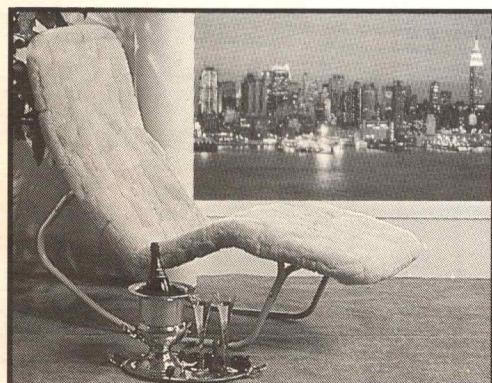

11H COLOR FRAME BARWA WITH ARMS: As above, with arm unit added. **$350.** ($20.)

11J COLOR FRAME BARWA CHAIR WITH 18-OZ. CANVAS COVER, a decorator's dream: Choose from our four powder-coated color frames (White, Black, Terra Cotta or Royal) and 10 here-and-now tarpaulin-weight canvas color choices: Chalk White, Black, Natural, Linen Beige, Bark Brown, Orange, Red, Goldenrod, Cobalt Blue or Bottle Green. Please specify (1) frame color, and (2) cover color. **$332.** ($17.)

11K COLOR FRAME BARWA WITH ARMS added; in 18-oz. canvas cover as above. **$375.** ($20.)

TO ORDER ANY OF THE ABOVE COMPLETE BARWA CHAIRS IN OUR NEW SUNBRELLA 100% ACRYLIC COVERS (14 COLORS LISTED BELOW), ADD $30. TO LISTED CHAIR PRICE.

NOTE: The tip-proof leg tips added to the rear of the two-position base are included with each complete Barwa chair listed above. They are an optional feature (for safety) and are NOT attached (riveted) to the base; hardware to attach them is included with each chair.