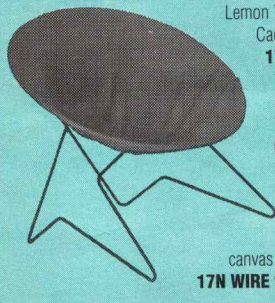

16I 4-POINT POLYESTER HAMMOCK,

32"x76" bed secured to sturdy wood dowel spreaders and plated hardware to standard four-point stands. Please specify bed color (above). **$20.** ($5.)

Special! 16K 4-POINT GREEN HAMMOCK AND WHITE STEEL STAND.

COMPLETE COMBINATION, $49.95 ($10.)

16K Combination available only in Green-color bed.

CIRCLE CHAIR COVERS fit frames to 32" diameter. Recover instructions are included.

17J CANVAS CIRCLE COVER in 15-oz. wetter-weight duck. Natural, Black, Lemon Yellow, Hunter Green, Terra Cotta, Chocolate Brown, Royal Blue, Cadet Gray or Dusty Rose. **$32.** ($6. first cover; $1. each thereafter)

17L TOUGH STUFF PLASTIC CIRCLE COVER: Open-weave 100% vinyl-clad nylon. Does not fade, mildew, rot or crack — and is naturally ventilated for quick drying and cool comfort. White, Vanilla, Sand, Chocolate Brown, Sun Yellow, Royal Blue, Rose, Gray or Forest Green. **$34.** ($6 first cover; $1. each thereafter)

17N CIRCLE CHAIR FRAME, reviving the classic bucket seat from the 1950s, always a perfect companion to the Butterfly chair.

Wrought-iron frame with a 31" circular top; includes wire and attaching instructions. Add cover (and price) of your choice from canvas and plastic selection listed above. Frame and wire, **$55.** ($12.)

17N WIRE for circle covers, $5. ppd.

TERRY CLOTH COVERS slip on existing pads, fit all sizes, refurbish, revitalize, protect and provide cool, comfortable, absorbent surfaces. Completely machine washable, with hug-tight elastic rims plus ties to secure covers to cushions and frames. In form-fitting, tight-looped crisp White French terry.

17S 1-PIECE CHAIR COVER, fits cushions up to 45" long. **$19.95**

17T 1-PIECE CHAISE COVER, fits pads up to 80" long. **$27.95**

POSTAGE for terry covers: $5. first cover, $1. each thereafter.

OUTDOOR FURNITURE CLEANER AND WAX: Tested, proven formulas that revitalize and preserve your precious outdoor furnishings. Used regularly — in combination — these convenient spray-on formulas, perfected expressly for outdoors, keep furniture frames and table tops in mint condition, looking as sparkling clean and perfect as the day they were purchased. The **SpraKleen** cleaner is handy for continual, strong cleaning without harsh consequences. Use it to clean surface before applying **SpraWax**, which is the only wax preservative made specifically for all types of outdoor furniture frames and vinyl strapping. SpraWax contains carnuaba wax: spray on, hose off, wipe down for a lasting, protective finish.

17U COMBO PAK: 1 each, Cleaner and Wax, **$22.** ($5.)