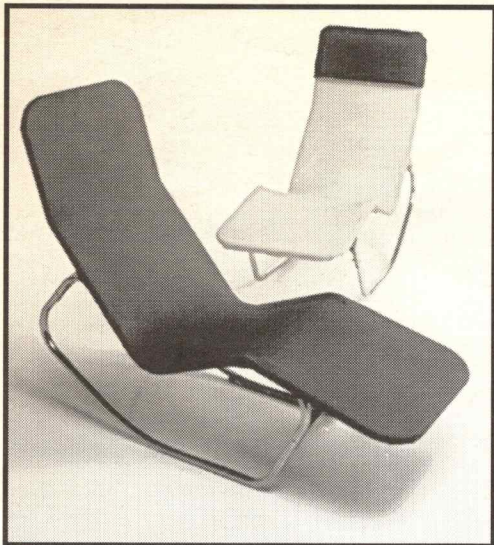

3C CRAYOLA COTTON RUG: 100% cotton 22"x42" throw rug has a non-skid rubber backing, tasseled fringe trim and is completely machine washable. Licensed reproduction of traditional bright yellow Crayola box with multi-colored crayons. **\$25.** (\$5.)

CHARGE ORDERS
 Visa, MasterCard, Discover
 By Phone: (714) 661-3000
 or fax (714) 661-3884
 ANYTIME

3E RAINDRAIN SEAT CUSHION with rounded back to fit a variety of chairs. Foam filled, vinyl heat sealed covered in White, Lime or Yellow (specify). 17-1/2"Wx16-1/2"Dx2"thick. **\$15.** (\$5. first pad; add \$1. each thereafter.)

3F SITCOM CHAIR, an award-winning design that combines good looks with modern technology and art. Compact, comfortable, portable seating with sleek geometric lines and crisp canvas planes. An exclusive patented folding feature allows the 19"Wx16"Dx34"H frame and canvas covering to fold into a 4"x4"x34" go-anywhere tote bag (included). 9-1/2 lbs. total weight. Black frame in tri-color Red (arms)/Yellow (back)/Royal (seat) as shown, or choose *solid Black or solid Red.* **\$95.** (\$7.)

3G SITCOM CHAIR in White frame with White, Red, Royal, or Yellow solid canvas covers (specify) **\$100.** (\$7.)

BARWA

For over five generations Barwa has given therapeutic comfort to millions indoors as well as outside. Doctors and physical therapists continually prescribe its soothing benefits, and legions of aficionados worldwide literally swear by it. This unique two-position contoured lounge cradles the body in its most natural, relaxed position, while the exclusive patented cover, held unusually taut by high-tension springs, supports back and body in absolute comfort. No gears to shift; just a slight shift of position elevates you: feet up, head back. Ah-h-h... tensions pass and your body totally relaxes.